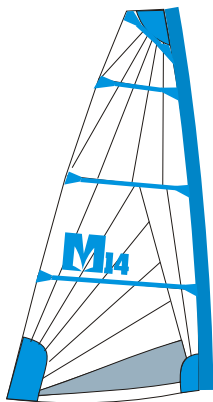

## MELGES 14 GOLD

New Boat Package includes a fully rigged Melges 14 with Gold Sail and Mast Top. Sail area: 98 square feet. Big and fast yet easy to de-power.

MELGES 14 GOLD PACKAGE \$8,900.00  \_\_\_\_\_

## MELGES 14 BLUE

New Boat Package includes a fully rigged Melges 14 with Blue Sail and Mast Top. Sail area: 85 square feet. Ideal for sailors ranging from 125-175 lbs.

MELGES 14 BLUE PACKAGE \$8,795.00  \_\_\_\_\_

## MELGES 14 RED

New Boat Package includes a fully rigged Melges 14 with Red Sail and Mast Top. Sail area: 58 square feet. Ideal for sailors ranging from 75-125 lbs. The Red Sail is a great way to get light sailors started in the Melges 14.